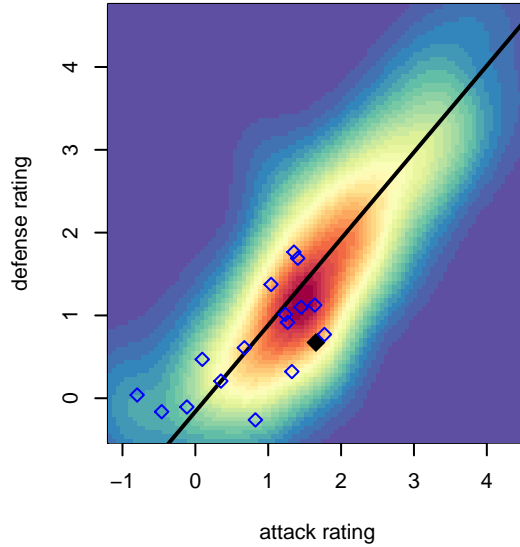

Seattle United Shoreline Blue G99

Seattle United Regional
 Seattle, WA
 G99 total strength=1136
 attack=5.23 defense=1.96
 fall league = NPSL G15D2

alt names used:
 Seattle United G99 Shoreline Blue
 SU Shoreline
 SEATTLE UNITEDG99 SHORELINE BLUE
 Seattle United SH G99 Blue
 Seattle United SH G99 Blue

Venues played:
 2014 Snohomish United Invit U15 Silver
 2014 Seattle Cup GU15
 2014 Crossfire Select Cup GU15 Silver
 2014 NPSL G15D2
 2014 Founders Cup G99

Seattle United Shoreline Blue G99
 Dots are actual minus expected GF (blue circles) and GA (red triangles).
 Blue line is smoothed change in attack strength. Red is smoothed change in defense strength.

**attack and defense variance (black dot)
relative to other teams
and top 10 in region**

**attack and defense rating
relative to others at age
and all opponents in last 13 months**

Performance relative to 13 month average