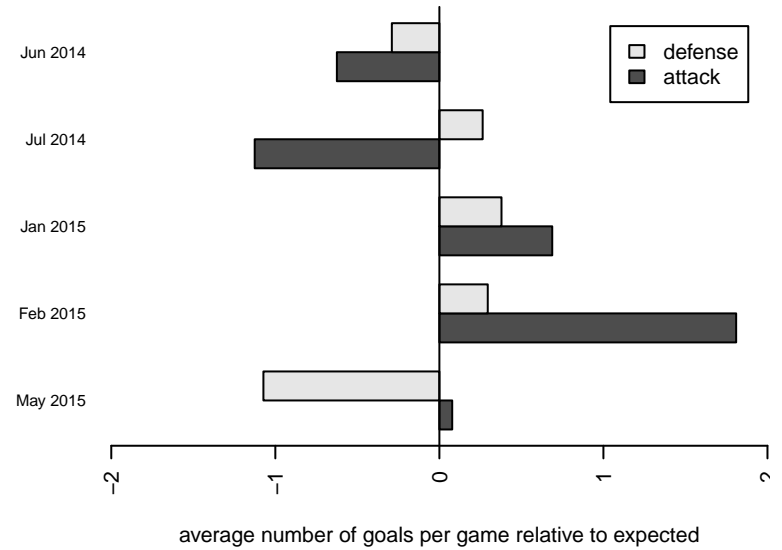

Performance relative to 13 month average