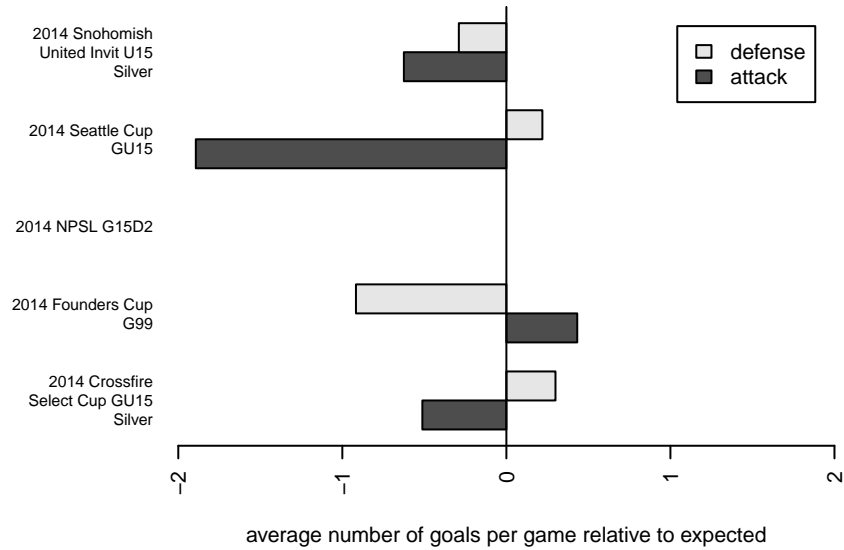

Venues played:
 2014 Snohomish United Invit U15 Silver
 2014 Seattle Cup GU15
 2014 Crossfire Select Cup GU15 Silver
 2014 NPSL G15D2
 2014 Founders Cup G99

Seattle United Shoreline Blue G99
 Dots are actual minus expected GF (blue circles) and GA (red triangles).
 Blue line is smoothed change in attack strength. Red is smoothed change in defense strength.

**attack and defense variance (black dot)
relative to other teams
and top 10 in region**

**attack and defense rating
relative to others at age
and all opponents in last 13 months**

Performance relative to 13 month average