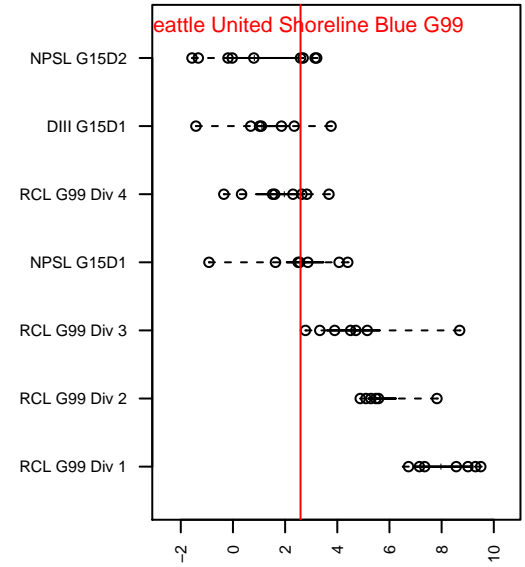

Seattle United Shoreline Blue G99

Seattle United Regional
 Seattle, WA
 G99 total strength=1136
 attack=5.23 defense=1.96
 fall league = NPSL G15D2

alt names used:
 Seattle United G99 Shoreline Blue
 SU Shoreline
 SEATTLE UNITEDG99 SHORELINE BLUE
 Seattle United SH G99 Blue
 Seattle United SH G99 Blue

Venues played:
 2014 Snohomish United Invit U15 Silver
 2014 Seattle Cup GU15
 2014 Crossfire Select Cup GU15 Silver
 2014 NPSL G15D2
 2014 Founders Cup G99

Seattle United Shoreline Blue G99
 Dots are actual minus expected GF (blue circles) and GA (red triangles).
 Blue line is smoothed change in attack strength. Red is smoothed change in defense strength.

**attack and defense variance (black dot)
relative to other teams
and top 10 in region**

**attack and defense rating
relative to others at age
and all opponents in last 13 months**

Performance relative to 13 month average