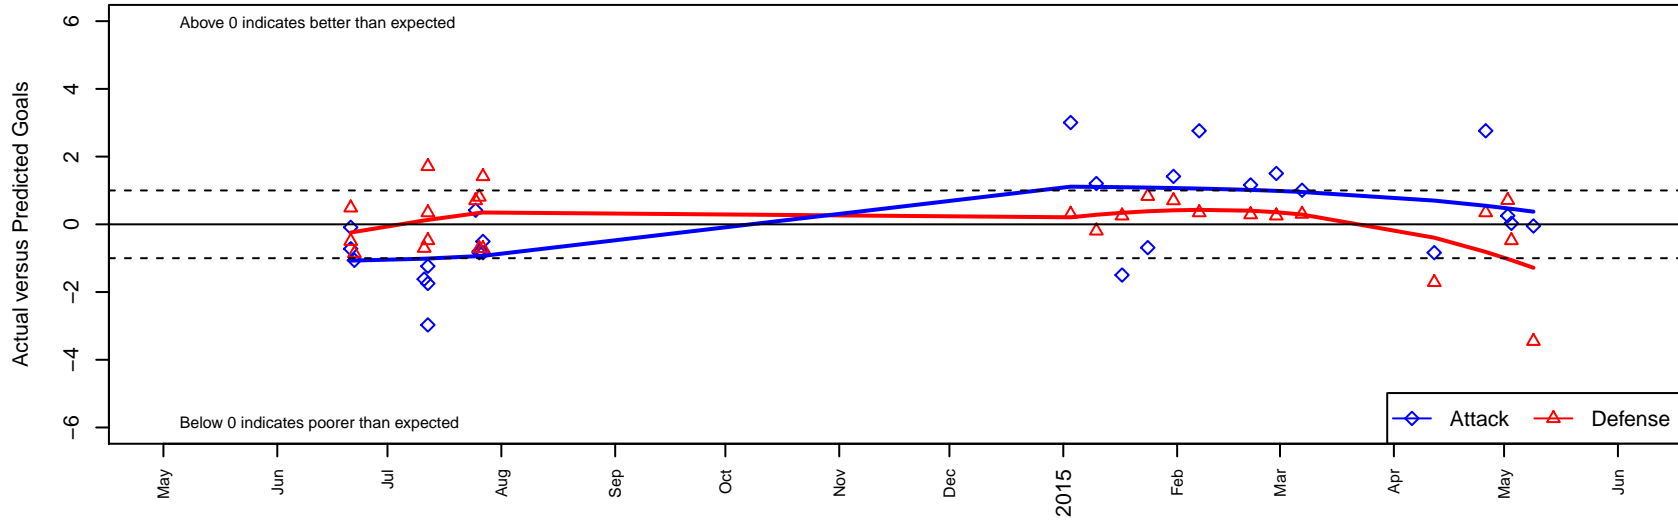

Seattle United Shoreline Blue G99

Seattle United Regional
 Seattle, WA
 G99 total strength=1136
 attack=5.23 defense=1.96
 fall league = NPSL G15D2

alt names used:
 Seattle United G99 Shoreline Blue
 SU Shoreline
 SEATTLE UNITEDG99 SHORELINE BLUE
 Seattle United SH G99 Blue
 Seattle United SH G99 Blue

Venues played:
 2014 Snohomish United Invit U15 Silver
 2014 Seattle Cup GU15
 2014 Crossfire Select Cup GU15 Silver
 2014 NPSL G15D2
 2014 Founders Cup G99

Seattle United Shoreline Blue G99
 Dots are actual minus expected GF (blue circles) and GA (red triangles).
 Blue line is smoothed change in attack strength. Red is smoothed change in defense strength.

**attack and defense variance (black dot)
relative to other teams
and top 10 in region**

**attack and defense rating
relative to others at age
and all opponents in last 13 months**

Performance relative to 13 month average